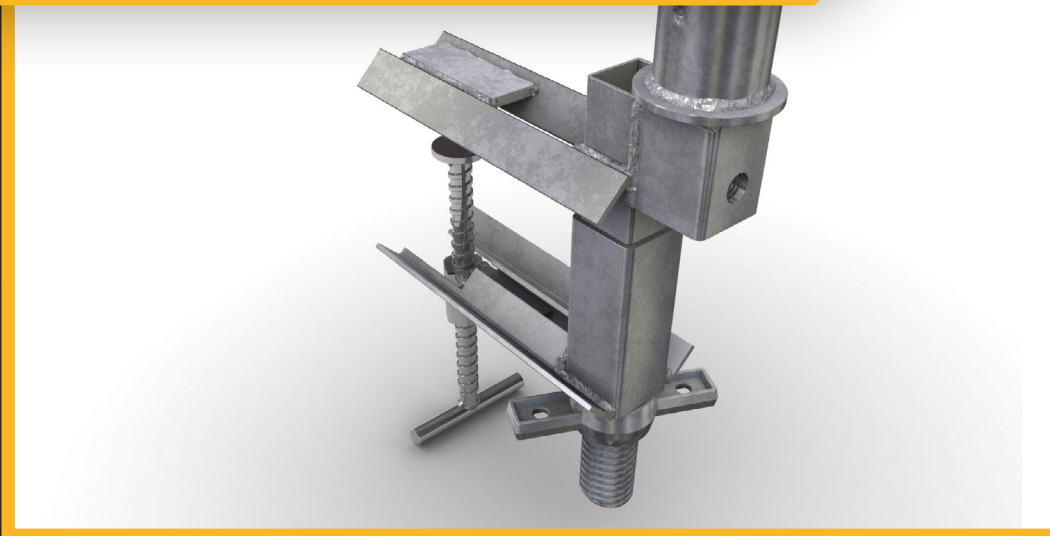

Vehicle Trailer Bed Clamp

| Product: | Code: | Weight: |
|---------------------------|--------|---------|
| Vehicle Trailer Bed Clamp | 000052 | 8kg |

- ◆ K-lock safety system
- ◆ Positioned up to 2.4m centres
- ◆ Accommodates European designed trailers
- ◆ Mechanical Clamp
- ◆ Easily mounted and dismantled